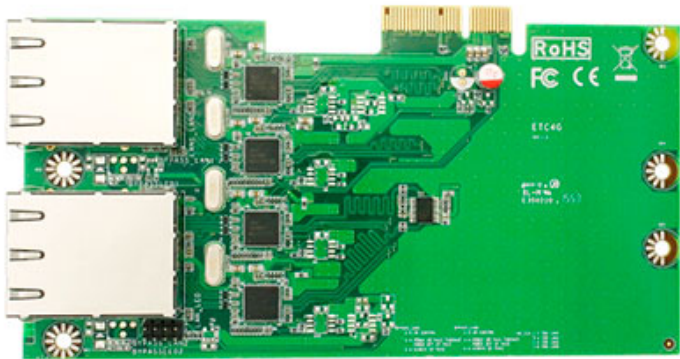

89.95 EUR

incl. 19% VAT, plus shipping

Dimension

170 * 81.9 mm

Chipset

Intel i211AT GbE LAN

Feature

1. 4 * Intel GbE LAN
2. LAN1/LAN2 & LAN3/LAN4 supports 2 pairs of Bypass LAN function.
3. Support Wake on LAN S1/S3/S4/S5 mode

Interface

PCIe x 4, 2.0 (5GT/s) rate

Application

1. VPN
2. UTM
3. Network bandwidth controller
4. Mail spam
5. Virus spam

[Ethernet Ports for NF592-Q170](#)